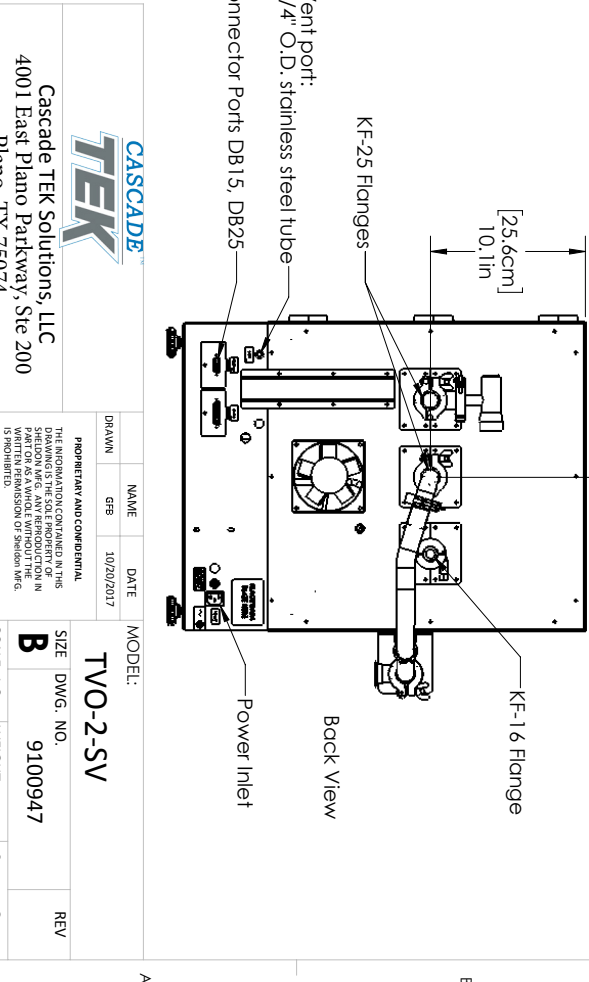

## TVO-2-SV

PART ID: CTVS222

# CASCADE™ TEK

Capacity	1.67 cu.ft. (47.2 liters)
Interior Dimensions (W x D x H)	12" x 20" x 12" 304 x 508 x 304 mm
Exterior Dimensions (W x D x H)	24.5" x 34.9" x 27.1" 623 x 886 x 689 mm
Unit Weight	183 lb (83 kg)
Shipping Weight	224 lb (102 kg)
Shelves	3 standard, 3 total
Maximum Weight Per Shelf	35 lb / 15.8 kg
Permitted Total Load	105 lb / 47.6 kg
Standard Door Gasket	Silicone
Access Port	1" vacuum port (KF-25)
Controls	Watlow EZ-ZONE
Warranty	2 Year Limited Warranty
Interior Construction	300 series stainless steel
Exterior Construction	Painted Cold Roll Steel
Wall Clearance, Each Side	6.0" (152 mm)
Wall Clearance, Rear	12.0" (305 mm)
Vertical Clearance	12.0" (305 mm)
<b>Electrical, 50/60Hz, AC, 1Ø</b>	
Voltage	110V-120V
Full Load Amps	10
Nominal Power (watts @150°C)	662
Plug Supplied	NEMA 5-15P
<b>Energy Consumption (kWh/day)</b>	
At 80°C	12.8
At 150°C	15.4
At 220°C	24.4
<b>Temperature Range 10°C above ambient to 220°C</b>	
Heat-Up Time — Minutes to 80°C	70
Heat-Up Time — Minutes to 150°C	120
Heat-Up Time — Minutes to 220°C	175
Temperature Uniformity	+/- 6% of Set Point
Temperature Stability	+/- 0.2°C @ 150°C
Vacuum Display Range	1100 to 0.1 mTorr
Safety Certifications	UL 61010-1, EN 61010-1, CSA 61010-1, CE

MADE IN  
USA

C US CE

*We reserve the right to alter specifications at any time*

0740590 6/22

Contact Cascade TEK

sales@casca detek.com • casca detek.com • +1-971-371-4096

		<b>Cascade TEK Solutions, LLC</b> 4001 East Plano Parkway, Ste 200 Plano, TX 75074 <a href="http://www.cascadetek.com">www.cascadetek.com</a>	
		NAME: GEB DATE: 10/20/2017	MODEL: <b>TVO-2-SV</b> SIZE: <b>B</b> DWG. NO.: 9100947
THE INFORMATION CONTAINED HEREIN IS THE PROPERTY OF CASCADE TEK SOLUTIONS, LLC. ANY REPRODUCTION OR TRANSMISSION OF THIS INFORMATION IN ANY FORM OR BY ANY MEANS WITHOUT THE WRITTEN PERMISSION OF CASCADE TEK SOLUTIONS, LLC IS PROHIBITED.		SCALE: 1:8 WEIGHT:	REV:

A  
B  
C  
D

A  
B  
C  
D

8 7 6 5 4 3 2 1