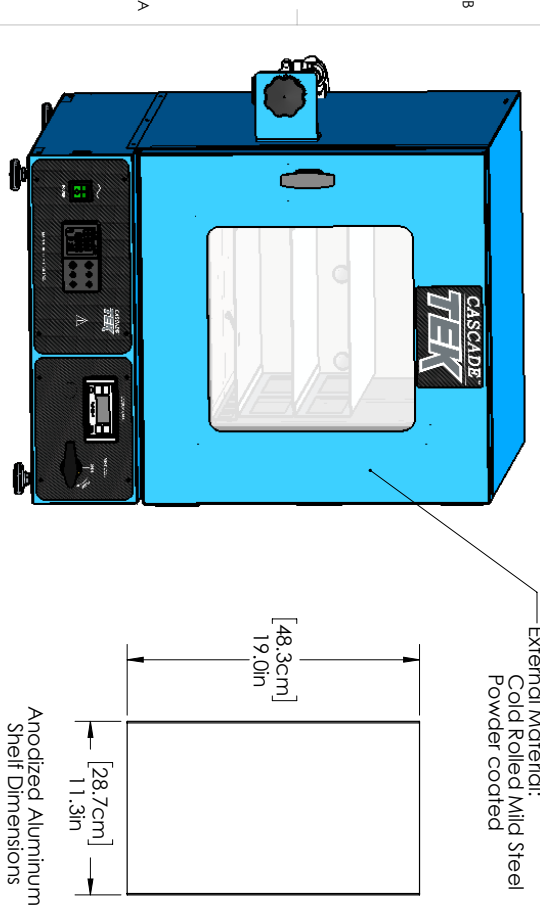

# CASCADE™ TEK

Capacity	1.67 cu.ft. (47.2 liters)
Interior Dimensions (W x D x H)	12" x 20" x 12" 304 x 508 x 304 mm
Exterior Dimensions (W x D x H)	24.5" x 34.9" x 27.1" 623 x 886 x 689 mm
Unit Weight	183 lb (83 kg)
Shipping Weight	224 lb (102 kg)
Shelves	3 standard, 3 total
Maximum Weight Per Shelf	35 lb / 15.8 kg
Permitted Total Load	105 lb / 47.6 kg
Standard Door Gasket	Silicone
Access Port	1" vacuum port (KF-25)
Controls	Watlow EZ-ZONE
Warranty	2 Year Limited Warranty
Interior Construction	300 series stainless steel
Exterior Construction	Painted Cold Roll Steel
Wall Clearance, Each Side	6.0" (152 mm)
Wall Clearance, Rear	12.0" (305 mm)
Vertical Clearance	12.0" (305 mm)
<b>Electrical, 50/60Hz, AC, 1Ø</b>	
Voltage	110V-120V
Full Load Amps	10
Nominal Power (watts @150°C)	662
Plug Supplied	NEMA 5-15P
<b>Energy Consumption (kWh/day)</b>	
At 80°C	12.8
At 150°C	15.4
At 220°C	24.4
<b>Temperature Range 10°C above ambient to 220°C</b>	
Heat-Up Time — Minutes to 80°C	70
Heat-Up Time — Minutes to 150°C	120
Heat-Up Time — Minutes to 220°C	175
Temperature Uniformity	+/- 6% of Set Point
Temperature Stability	+/- 0.2°C @ 150°C
Vacuum Display Range	1100 to 0.1 mTorr
Safety Certifications	UL 61010-1, EN 61010-1, CSA 61010-1, CE

MADE IN  
USA

C US CE

*We reserve the right to alter specifications at any time*

0740590 6/22

Contact Cascade TEK

sales@casca detek.com • casca detek.com • +1-971-371-4096

		<b>Cascade TEK Solutions, LLC</b> 4001 East Plano Parkway, Ste 200 Plano, TX 75074 <a href="http://www.cascadetek.com">www.cascadetek.com</a>	
		NAME: GEB DATE: 10/20/2017	MODEL: <b>TVO-2-SV</b> SIZE: <b>B</b> DWG. NO.: 9100947
THE INFORMATION CONTAINED HEREIN IS THE PROPERTY OF CASCADE TEK SOLUTIONS, LLC. ANY REPRODUCTION OR TRANSMISSION OF THIS INFORMATION IN ANY FORM OR BY ANY MEANS WITHOUT THE WRITTEN PERMISSION OF CASCADE TEK SOLUTIONS, LLC IS PROHIBITED.		SCALE: 1:8 WEIGHT:	REV: