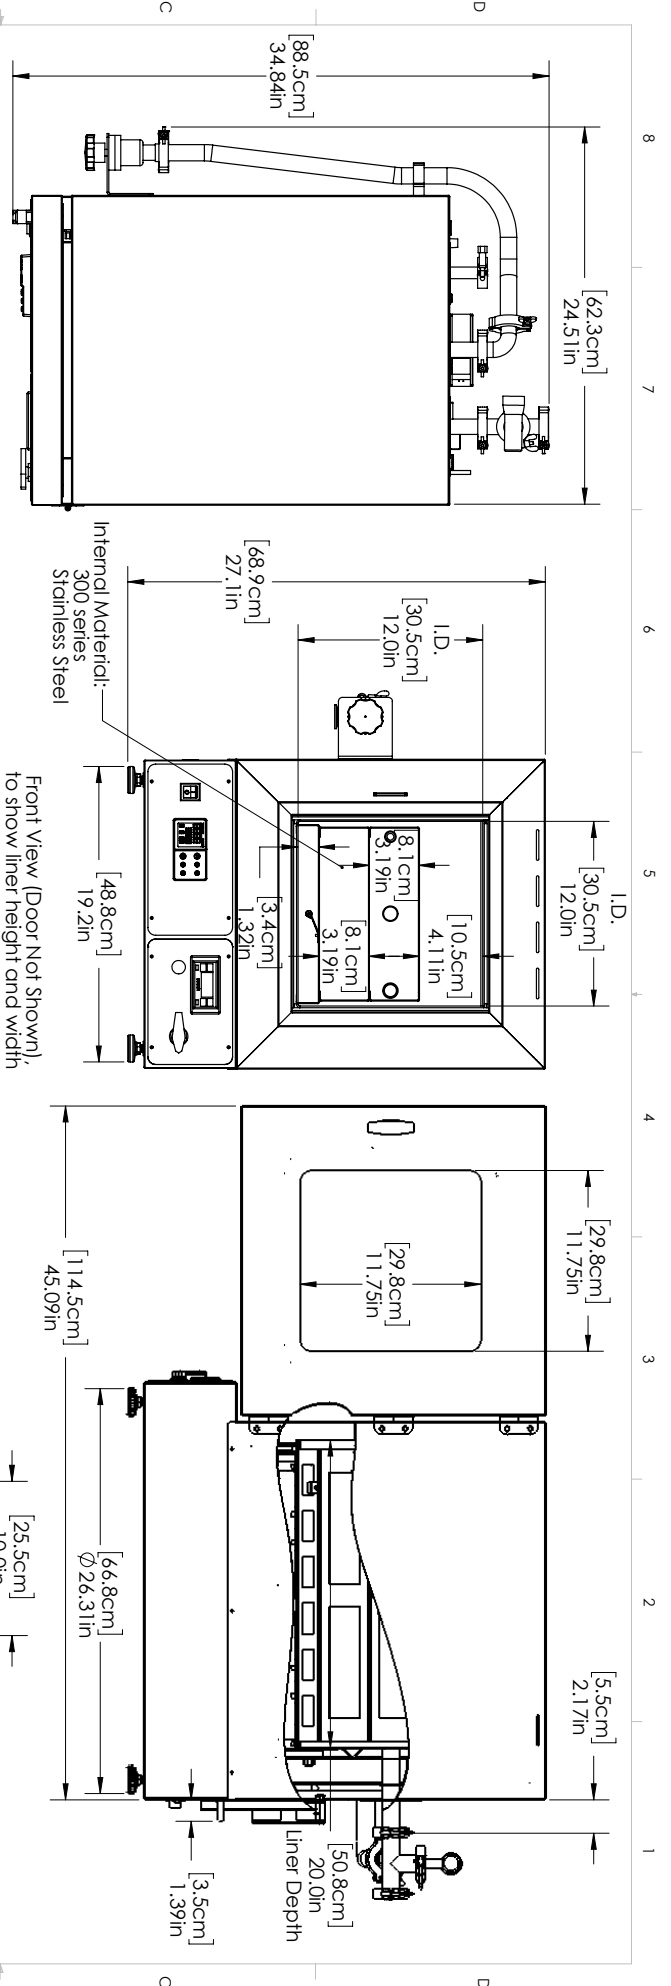

## TVO-2-SV

PART ID: CTVS222

# CASCADE™ TEK

Capacity	1.67 cu.ft. (47.2 liters)
Interior Dimensions (W x D x H)	12" x 20" x 12" 304 x 508 x 304 mm
Exterior Dimensions (W x D x H)	24.5" x 34.9" x 27.1" 623 x 886 x 689 mm
Unit Weight	183 lb (83 kg)
Shipping Weight	224 lb (102 kg)
Shelves	3 standard, 3 total
Maximum Weight Per Shelf	35 lb / 15.8 kg
Permitted Total Load	105 lb / 47.6 kg
Standard Door Gasket	Silicone
Access Port	1" vacuum port (KF-25)
Controls	Watlow EZ-ZONE
Warranty	2 Year Limited Warranty
Interior Construction	300 series stainless steel
Exterior Construction	Painted Cold Roll Steel
Wall Clearance, Each Side	6.0" (152 mm)
Wall Clearance, Rear	12.0" (305 mm)
Vertical Clearance	12.0" (305 mm)
<b>Electrical, 50/60Hz, AC, 1Ø</b>	
Voltage	110V-120V
Full Load Amps	10
Nominal Power (watts @150°C)	662
Plug Supplied	NEMA 5-15P
<b>Energy Consumption (kWh/day)</b>	
At 80°C	12.8
At 150°C	15.4
At 220°C	24.4
<b>Temperature Range 10°C above ambient to 220°C</b>	
Heat-Up Time — Minutes to 80°C	70
Heat-Up Time — Minutes to 150°C	120
Heat-Up Time — Minutes to 220°C	175
Temperature Uniformity	+/- 6% of Set Point
Temperature Stability	+/- 0.2°C @ 150°C
Vacuum Display Range	1100 to 0.1 mTorr
Safety Certifications	UL 61010-1, EN 61010-1, CSA 61010-1, CE

MADE IN  
USA

C US CE

*We reserve the right to alter specifications at any time*

0740590 6/22

Contact Cascade TEK

sales@casca detek.com • casca detek.com • +1-971-371-4096

		<b>Cascade TEK Solutions, LLC</b> 4001 East Plano Parkway, Ste 200 Plano, TX 75074 <a href="http://www.cascadetek.com">www.cascadetek.com</a>	
		NAME: GEB DATE: 10/20/2017	MODEL: <b>TVO-2-SV</b> SIZE: <b>B</b> DWG. NO.: 9100947
THE INFORMATION CONTAINED HEREIN IS THE PROPERTY OF CASCADE TEK SOLUTIONS, LLC. ANY REPRODUCTION OR TRANSMISSION OF THIS INFORMATION IN ANY FORM OR BY ANY MEANS WITHOUT THE WRITTEN PERMISSION OF CASCADE TEK SOLUTIONS, LLC IS PROHIBITED.		SCALE: 1:8 WEIGHT:	REV:

A  
B  
C  
D

A  
B  
C  
D

8 7 6 5 4 3 2 1