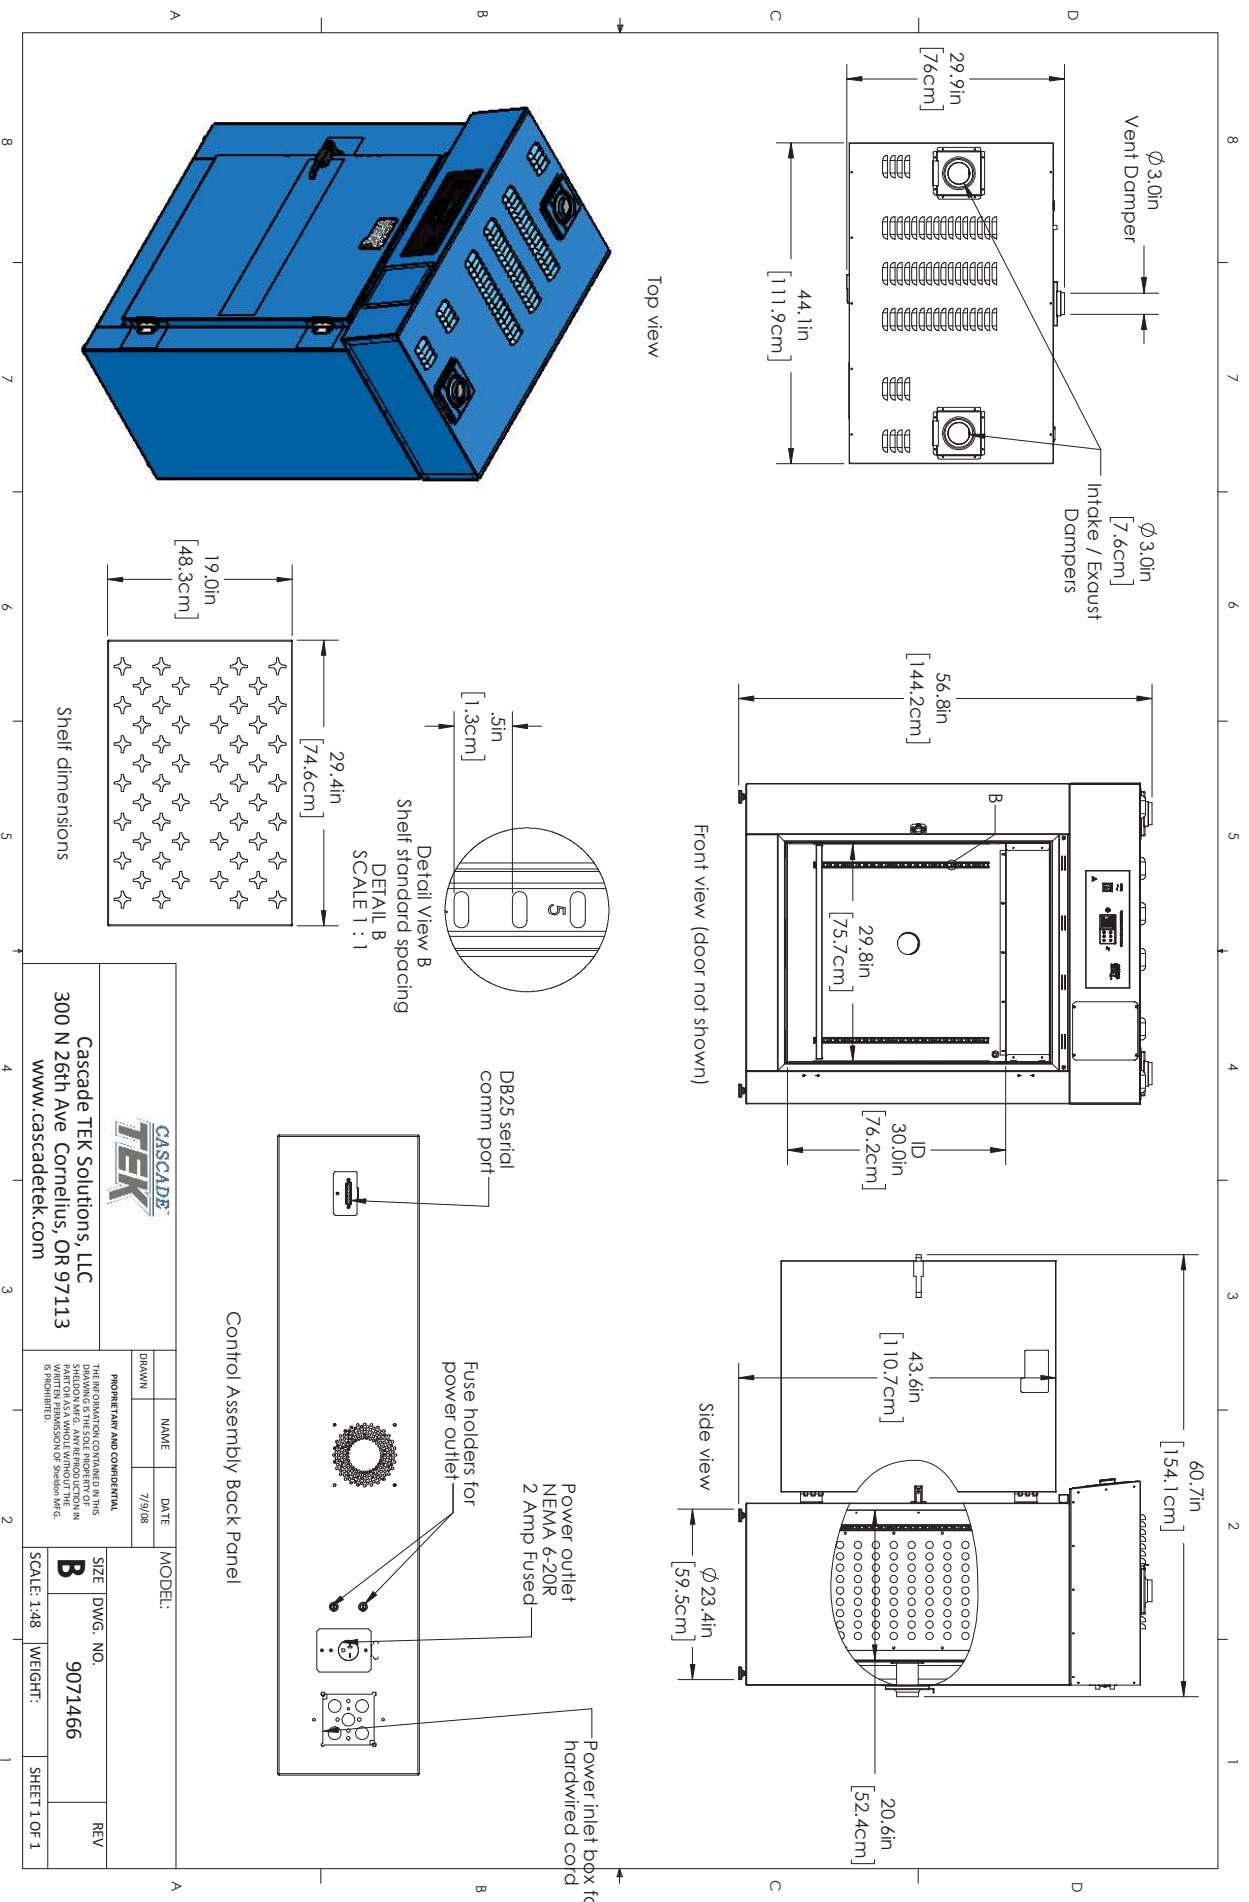

NAME	DATE	MODEL:	SIZE	DWG. NO.	REV
		7/9/08			B	9071466	
Cascade TEK Solutions, LLC 300 N 26th Ave Cornelius, OR 97113 www.cascadetek.com		PROPRIETARY AND CONFIDENTIAL THE INFORMATION CONTAINED IN THIS DRAWING IS THE PROPERTY OF CASCADE TEK SOLUTIONS, LLC. ANY REPRODUCTION OR TRANSMISSION IN ANY FORM OR BY ANY MEANS WITHOUT THE WRITTEN PERMISSION OF CASCADE TEK SOLUTIONS, LLC IS PROHIBITED.					
SCALE: 1:48		WEIGHT:		SHEET 1 OF 1