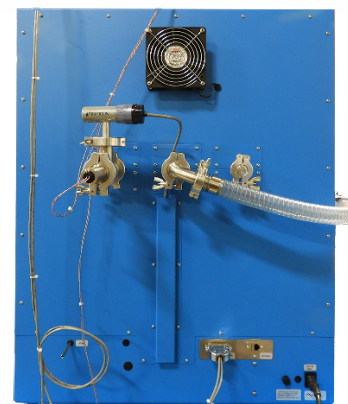

# Vacuum Oven

## TVO-5-SV

PART ID: CTVS522

# CASCADE™ TEK

Capacity	4.5 cu.ft. (127.4 liters)
Interior Dimensions (W x D x H)	18.1" x 24.1" x 18.1" 459 x 612 x 459 mm
Exterior Dimensions (W x D x H)	31.1" x 38.6" x 33.2" 790 x 981 x 844 mm
Unit Weight	365 lb (166 kg)
Shipping Weight	460 lb (209 kg)
Shelves	3 standard, 6 total
Maximum Weight Per Shelf	35 lb / 15.8 kg
Permitted Total Load	105 lb / 47.6 kg
Standard Door Gasket	Silicone Standard
Access Port	1" vacuum port (KF-25)
Controls	Watlow F4T
Warranty	2 Year Limited Warranty
Interior Construction	300 series stainless steel
Exterior Construction	Painted Cold Roll Steel
Wall Clearance, Each Side	6.0" (152 mm)
Wall Clearance, Rear	12.0" (305 mm)
Vertical Clearance	12.0" (305 mm)
<b>Electrical, 50/60Hz, AC, 1Ø</b>	
Voltage	110V-120V
Full Load Amps	13
Nominal Power (watts @150°C)	835
Plug Supplied	NEMA 5-15P
<b>Energy Consumption (kWh/day)</b>	
At 80°C	13.2
At 150°C	19.4
At 220°C	30.8
<b>Temperature Range 10°C above ambient to 220°C</b>	
Heat-Up Time — Minutes to 80°C	70
Heat-Up Time — Minutes to 150°C	120
Heat-Up Time — Minutes to 220°C	175
Temperature Uniformity	+/- 6% of Set Point
Temperature Stability	+/- 0.25°C @ 150°C
Operational Vacuum Range	720 to less than 20 mTorr @ 150°C
Vacuum Display Range	1100 to 0.1 mTorr
Safety Certifications	UL 61010-1, EN 61010-1, CSA 61010-1, CE