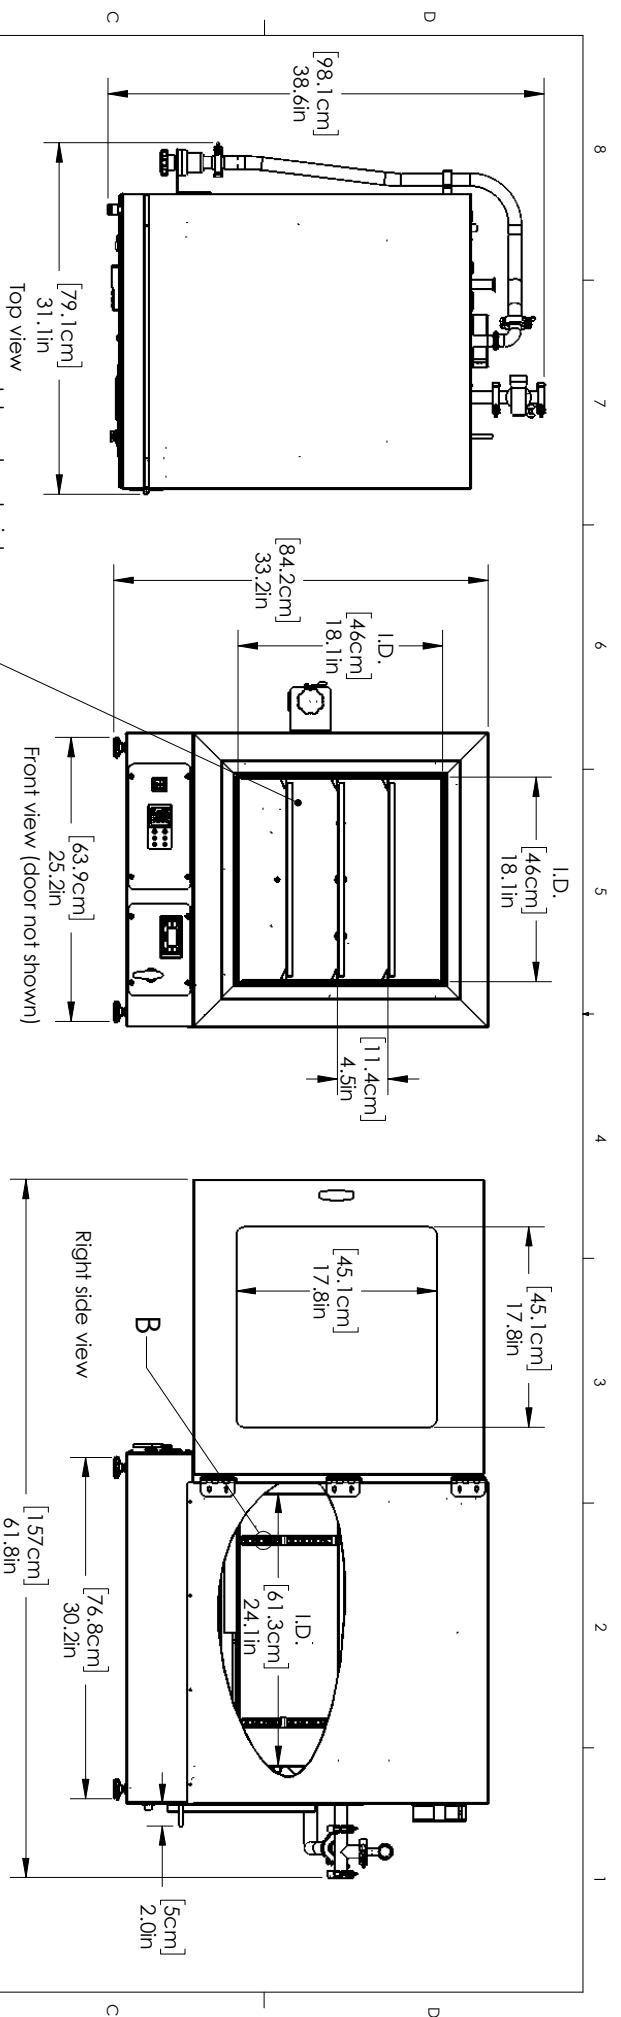

## TVO-5-SV

PART ID: CTVS522

# CASCADE™ TEK

Capacity	4.5 cu.ft. (127.4 liters)
Interior Dimensions (W x D x H)	18.1" x 24.1" x 18.1" 459 x 612 x 459 mm
Exterior Dimensions (W x D x H)	31.1" x 38.6" x 33.2" 790 x 981 x 844 mm
Unit Weight	365 lb (166 kg)
Shipping Weight	460 lb (209 kg)
Shelves	3 standard, 6 total
Maximum Weight Per Shelf	35 lb / 15.8 kg
Permitted Total Load	105 lb / 47.6 kg
Standard Door Gasket	Silicone Standard
Access Port	1" vacuum port (KF-25)
Controls	Watlow F4T
Warranty	2 Year Limited Warranty
Interior Construction	300 series stainless steel
Exterior Construction	Painted Cold Roll Steel
Wall Clearance, Each Side	6.0" (152 mm)
Wall Clearance, Rear	12.0" (305 mm)
Vertical Clearance	12.0" (305 mm)
<b>Electrical, 50/60Hz, AC, 1Ø</b>	
Voltage	110V-120V
Full Load Amps	13
Nominal Power (watts @150°C)	835
Plug Supplied	NEMA 5-15P
<b>Energy Consumption (kWh/day)</b>	
At 80°C	13.2
At 150°C	19.4
At 220°C	30.8
<b>Temperature Range 10°C above ambient to 220°C</b>	
Heat-Up Time — Minutes to 80°C	70
Heat-Up Time — Minutes to 150°C	120
Heat-Up Time — Minutes to 220°C	175
Temperature Uniformity	+/- 6% of Set Point
Temperature Stability	+/- 0.25°C @ 150°C
Operational Vacuum Range	720 to less than 20 mTorr @ 150°C
Vacuum Display Range	1100 to 0.1 mTorr
Safety Certifications	UL 61010-1, EN 61010-1, CSA 61010-1, CE

MADE IN  
USA

*We reserve the right to alter specifications at any time*

0740592 6/22

Contact Cascade TEK

sales@casca detek.com • casca detek.com • +1-971-371-4096

		<b>MODEL:</b> <b>TVO-5-SV</b>	
Cascade TEK Solutions, LLC 4001 East Plano Parkway, Ste 200 Plano, TX 75074 <a href="http://www.cascadetek.com">www.cascadetek.com</a>		<b>SIZE:</b> DWG. NO. 9100951 <b>SCALE:</b> 1:1   <b>WEIGHT:</b>	
<b>REVISIONS:</b> DATE: 4/5/2017 DRAWN: RI	<b>DATE:</b> 4/5/2017 <b>NAME:</b> RI	<b>REV:</b>	<b>SHEET 1 OF 1</b>