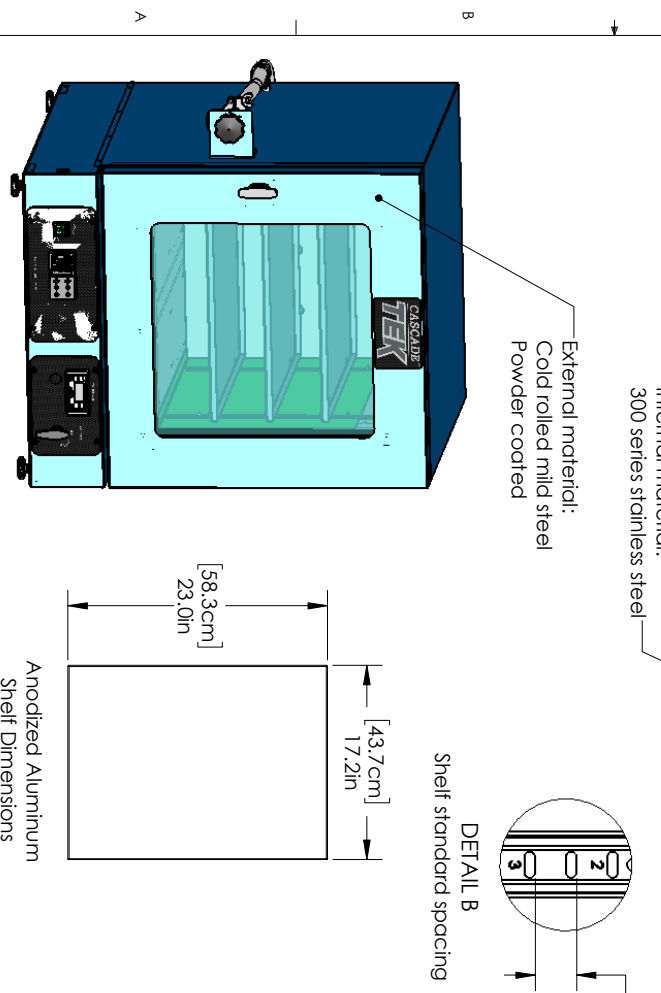

# CASCADE™ TEK

Capacity	4.5 cu.ft. (127.4 liters)
Interior Dimensions (W x D x H)	18.1" x 24.1" x 18.1" 459 x 612 x 459 mm
Exterior Dimensions (W x D x H)	31.1" x 38.6" x 33.2" 790 x 981 x 844 mm
Unit Weight	365 lb (166 kg)
Shipping Weight	460 lb (209 kg)
Shelves	3 standard, 6 total
Maximum Weight Per Shelf	35 lb / 15.8 kg
Permitted Total Load	105 lb / 47.6 kg
Standard Door Gasket	Silicone Standard
Access Port	1" vacuum port (KF-25)
Controls	Watlow F4T
Warranty	2 Year Limited Warranty
Interior Construction	300 series stainless steel
Exterior Construction	Painted Cold Roll Steel
Wall Clearance, Each Side	6.0" (152 mm)
Wall Clearance, Rear	12.0" (305 mm)
Vertical Clearance	12.0" (305 mm)
<b>Electrical, 50/60Hz, AC, 1Ø</b>	
Voltage	110V-120V
Full Load Amps	13
Nominal Power (watts @150°C)	835
Plug Supplied	NEMA 5-15P
<b>Energy Consumption (kWh/day)</b>	
At 80°C	13.2
At 150°C	19.4
At 220°C	30.8
<b>Temperature Range 10°C above ambient to 220°C</b>	
Heat-Up Time — Minutes to 80°C	70
Heat-Up Time — Minutes to 150°C	120
Heat-Up Time — Minutes to 220°C	175
Temperature Uniformity	+/- 6% of Set Point
Temperature Stability	+/- 0.25°C @ 150°C
Operational Vacuum Range	720 to less than 20 mTorr @ 150°C
Vacuum Display Range	1100 to 0.1 mTorr
Safety Certifications	UL 61010-1, EN 61010-1, CSA 61010-1, CE

MADE IN  
USA

*We reserve the right to alter specifications at any time*

0740592 6/22

Contact Cascade TEK

sales@casca detek.com • casca detek.com • +1-971-371-4096

		<b>MODEL:</b> <b>TVO-5-SV</b>	
Cascade TEK Solutions, LLC 4001 East Plano Parkway, Ste 200 Plano, TX 75074 <a href="http://www.cascadetek.com">www.cascadetek.com</a>		<b>SIZE:</b> DWG. NO. 9100951 <b>SCALE:</b> 1:1   <b>WEIGHT:</b>	
<b>REVISIONS:</b> DATE: 4/5/2017 DRAWN: RI	<b>DATE:</b> 4/5/2017 <b>NAME:</b> RI	<b>REV:</b>	<b>SHEET 1 OF 1</b>