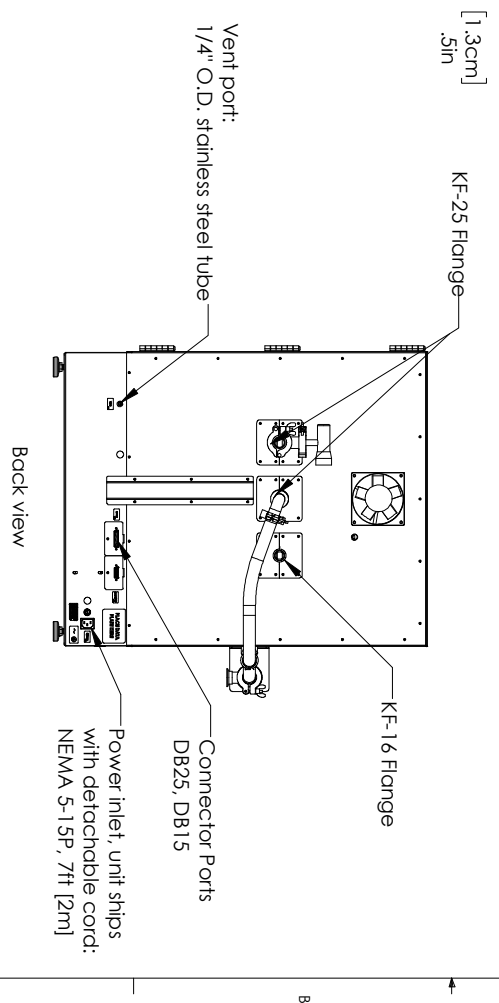

## TVO-5-SV

PART ID: CTVS522

# CASCADE™ TEK

Capacity	4.5 cu.ft. (127.4 liters)
Interior Dimensions (W x D x H)	18.1" x 24.1" x 18.1" 459 x 612 x 459 mm
Exterior Dimensions (W x D x H)	31.1" x 38.6" x 33.2" 790 x 981 x 844 mm
Unit Weight	365 lb (166 kg)
Shipping Weight	460 lb (209 kg)
Shelves	3 standard, 6 total
Maximum Weight Per Shelf	35 lb / 15.8 kg
Permitted Total Load	105 lb / 47.6 kg
Standard Door Gasket	Silicone Standard
Access Port	1" vacuum port (KF-25)
Controls	Watlow F4T
Warranty	2 Year Limited Warranty
Interior Construction	300 series stainless steel
Exterior Construction	Painted Cold Roll Steel
Wall Clearance, Each Side	6.0" (152 mm)
Wall Clearance, Rear	12.0" (305 mm)
Vertical Clearance	12.0" (305 mm)
<b>Electrical, 50/60Hz, AC, 1Ø</b>	
Voltage	110V-120V
Full Load Amps	13
Nominal Power (watts @150°C)	835
Plug Supplied	NEMA 5-15P
<b>Energy Consumption (kWh/day)</b>	
At 80°C	13.2
At 150°C	19.4
At 220°C	30.8
<b>Temperature Range 10°C above ambient to 220°C</b>	
Heat-Up Time — Minutes to 80°C	70
Heat-Up Time — Minutes to 150°C	120
Heat-Up Time — Minutes to 220°C	175
Temperature Uniformity	+/- 6% of Set Point
Temperature Stability	+/- 0.25°C @ 150°C
Operational Vacuum Range	720 to less than 20 mTorr @ 150°C
Vacuum Display Range	1100 to 0.1 mTorr
Safety Certifications	UL 61010-1, EN 61010-1, CSA 61010-1, CE

MADE IN  
USA

*We reserve the right to alter specifications at any time*

0740592 6/22

Contact Cascade TEK

sales@casca detek.com • casca detek.com • +1-971-371-4096

		<b>MODEL:</b> <b>TVO-5-SV</b>	
Cascade TEK Solutions, LLC 4001 East Plano Parkway, Ste 200 Plano, TX 75074 <a href="http://www.cascadetek.com">www.cascadetek.com</a>		<b>SIZE:</b> DWG. NO. 9100951 <b>SCALE:</b> 1:1   <b>WEIGHT:</b>	
<b>REVISIONS:</b> DATE: 4/5/2017 DRAWN: RI	<b>DATE:</b> 4/5/2017 <b>NAME:</b> RI	<b>REV:</b>	<b>SHEET 1 OF 1</b>